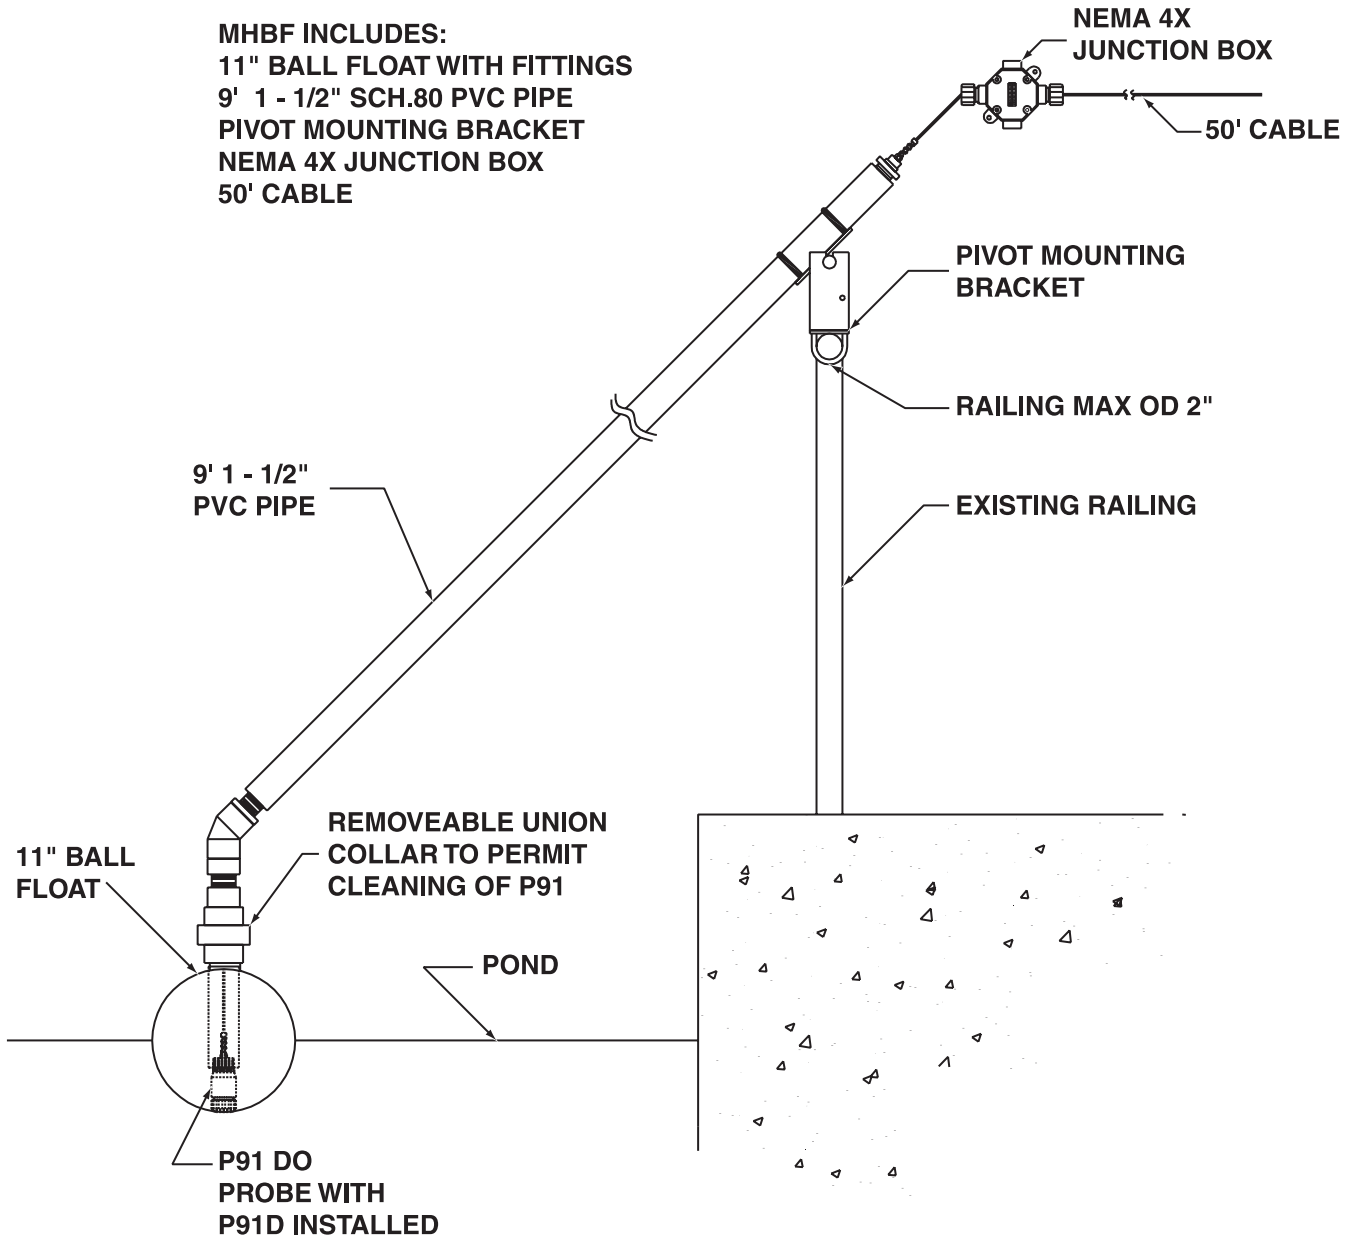

Model MHBF D.O. Ball Float Assembly

MHBF INCLUDES:
11" BALL FLOAT WITH FITTINGS
9' 1 - 1/2" SCH.80 PVC PIPE
PIVOT MOUNTING BRACKET
NEMA 4X JUNCTION BOX
50' CABLE

AquaMetrix Inc.
www.aquametrix.com
1-800-742-1413